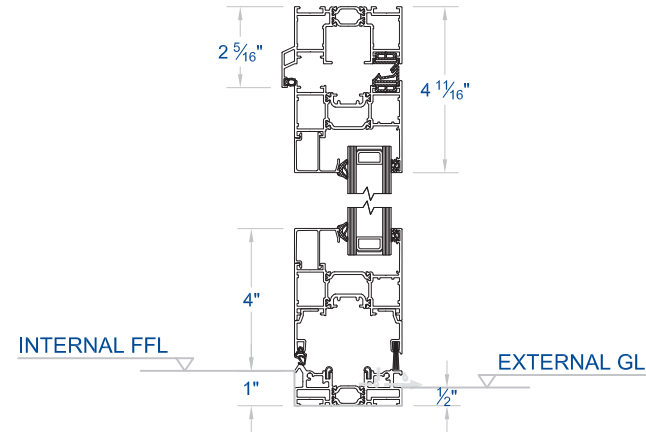

CF 77

Concept Folding® 77

GENERAL
PRODUCT DETAIL

THRESHOLD:
Level 2 Threshold

PANEL(S):
5 Panel

OPENING CONFIGURATION:
4-1 | Open Out

OTHER:
N/A

REVISION NO. - DATE
1 | 2017JUN01

SHEET NAME:
Folding Door
Level 2 Threshold
5 Panel | 4-1 - Open Out

DRAWING NO.
CF77 | 152B

EXTERIOR ELEVATION

SCALE: N.T.S

1

SECTION B-B: HEAD / SILL

SCALE: N.T.S

3

SECTION A-A: JAMBS

SCALE: N.T.S

2

Folding Door | Level 2 Threshold - 5 Panel | 4-1 - Open Out

PURITY HARDWARE

Design

Design Flat