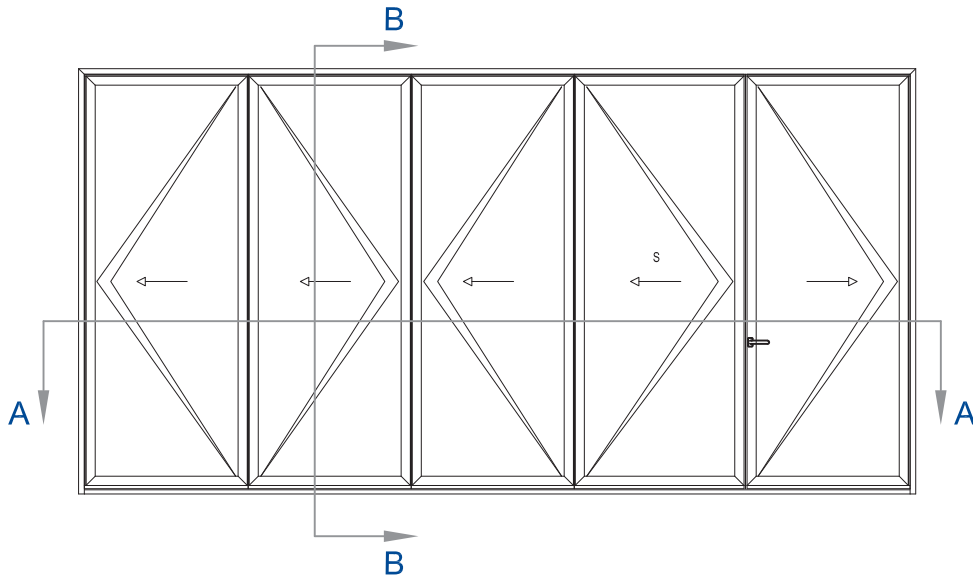

CF 77

Concept Folding® 77

GENERAL
PRODUCT DETAIL

THRESHOLD:
Level 2 Threshold

PANEL(S):
5 Panel

OPENING CONFIGURATION:
4-1 | Open Out

OTHER:
N/A

REVISION NO. - DATE
1 | 2017JUN01

SHEET NAME:
Folding Door
Level 2 Threshold
5 Panel | 4-1 - Open Out

DRAWING NO.
CF77 | 152B

EXTERIOR ELEVATION

SCALE: N.T.S

1

SECTION B-B: HEAD / SILL

SCALE: N.T.S

3

SECTION A-A: JAMBS

SCALE: N.T.S

2

Folding Door | Level 2 Threshold - 5 Panel | 4-1 - Open Out

PURITY HARDWARE

Design

Design Flat