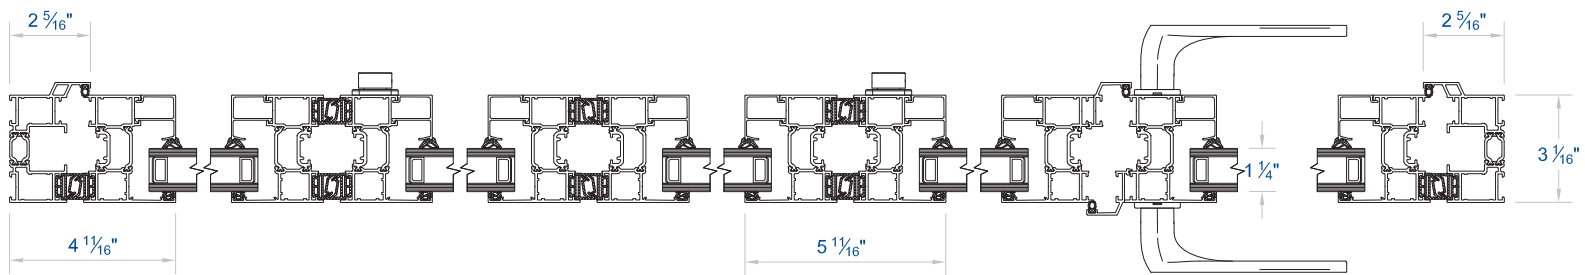

CF 77

Concept Folding® 77

GENERAL
PRODUCT DETAIL

THRESHOLD:
Level 2 Threshold

PANEL(S):
5 Panel

OPENING CONFIGURATION:
4-1 | Open Out

OTHER:
N/A

REVISION NO. - DATE
1 | 2017JUN01

SHEET NAME:
Folding Door
Level 2 Threshold
5 Panel | 4-1 - Open Out

DRAWING NO.
CF77 | 152B

EXTERIOR ELEVATION

SCALE: N.T.S

1

SECTION B-B: HEAD / SILL

SCALE: N.T.S

3

SECTION A-A: JAMBS

SCALE: N.T.S

2

Folding Door | Level 2 Threshold - 5 Panel | 4-1 - Open Out

PURITY HARDWARE

Design

Design Flat