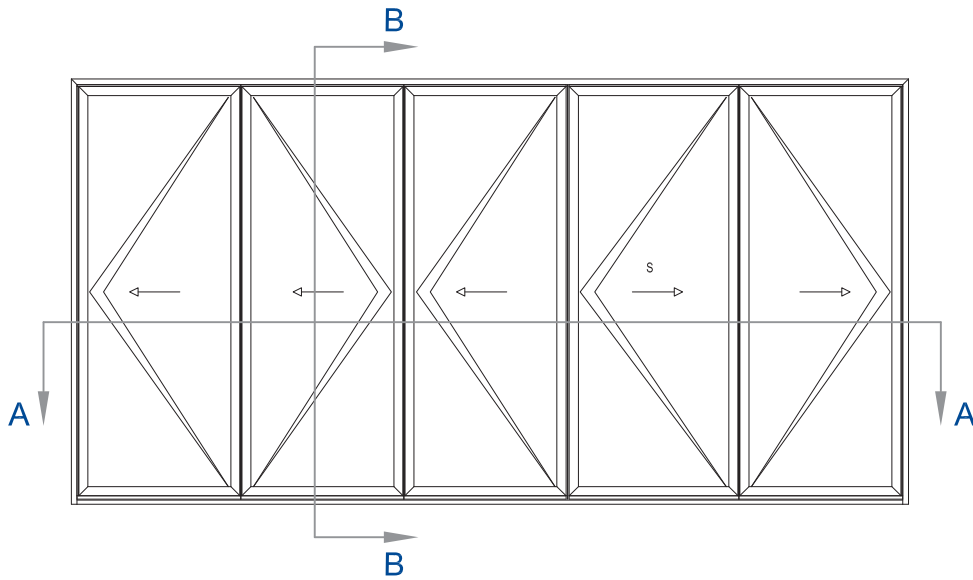

CF 77

Concept Folding® 77

GENERAL
PRODUCT DETAIL

THRESHOLD:
Level 2 Threshold

PANEL(S):
5 Panel

OPENING CONFIGURATION:
3-2 | Open Out

OTHER:
N/A

REVISION NO. - DATE
1 | 2017JUN01

SHEET NAME:
Folding Door
Level 2 Threshold
5 Panel | 3-2 - Open Out

DRAWING NO.
CF77 | 153B

EXTERIOR ELEVATION

SCALE: N.T.S

1

SECTION B-B: HEAD / SILL

SCALE: N.T.S

3

SECTION A-A: JAMBS

SCALE: N.T.S

2

Folding Door | Level 2 Threshold - 5 Panel | 3-2 - Open Out

PURITY HARDWARE

Design

Design Flat