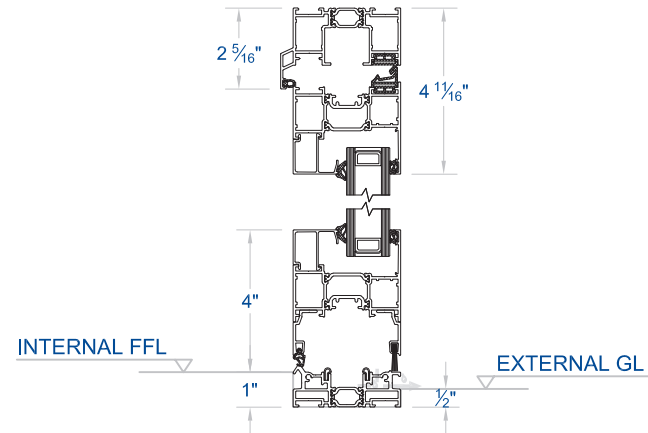

CF 77

Concept Folding® 77

GENERAL
PRODUCT DETAIL

THRESHOLD:
Level 2 Threshold

PANEL(S):
5 Panel

OPENING CONFIGURATION:
3-2 | Open Out

OTHER:
N/A

REVISION NO. - DATE
1 | 2017JUN01

SHEET NAME:
Folding Door
Level 2 Threshold
5 Panel | 3-2 - Open Out

DRAWING NO.
CF77 | 153B

EXTERIOR ELEVATION

SCALE: N.T.S

1

SECTION B-B: HEAD / SILL

SCALE: N.T.S

3

SECTION A-A: JAMBS

SCALE: N.T.S

2

Folding Door | Level 2 Threshold - 5 Panel | 3-2 - Open Out

PURITY HARDWARE

Design

Design Flat