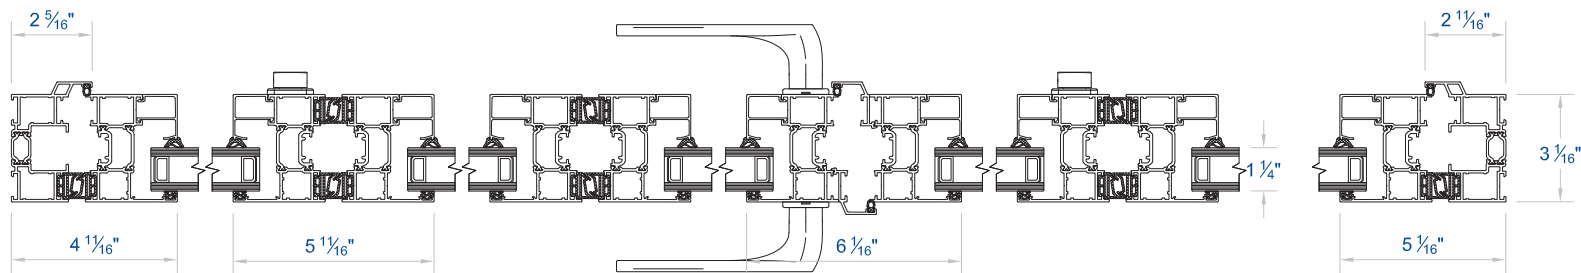

CF 77

Concept Folding® 77

GENERAL
PRODUCT DETAIL

THRESHOLD:
Level 2 Threshold

PANEL(S):
5 Panel

OPENING CONFIGURATION:
3-2 | Open Out

OTHER:
N/A

REVISION NO. - DATE
1 | 2017JUN01

SHEET NAME:
Folding Door
Level 2 Threshold
5 Panel | 3-2 - Open Out

DRAWING NO.
CF77 | 153B

EXTERIOR ELEVATION

SCALE: N.T.S

1

SECTION B-B: HEAD / SILL

SCALE: N.T.S

3

SECTION A-A: JAMBS

SCALE: N.T.S

2

Folding Door | Level 2 Threshold - 5 Panel | 3-2 - Open Out

PURITY HARDWARE

Design

Design Flat