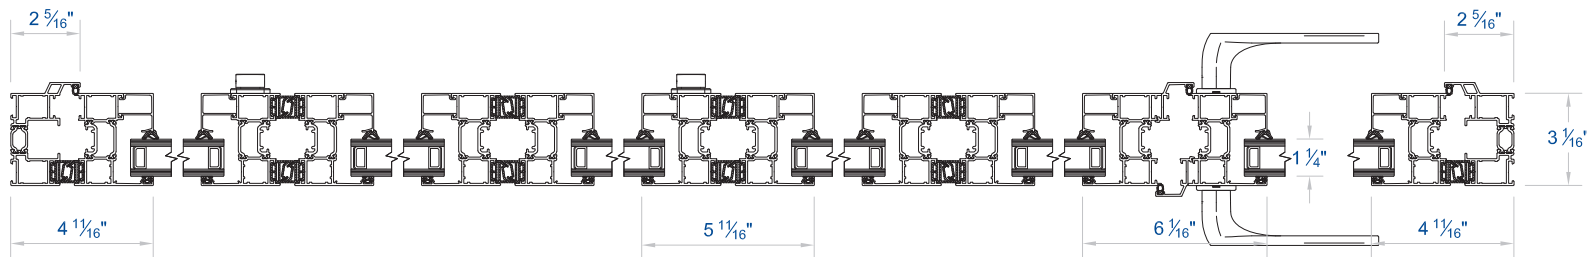

CF 77

Concept Folding® 77

**GENERAL
PRODUCT DETAIL**

THRESHOLD:
Level 2 Threshold

PANEL(S):
6 Panel

OPENING CONFIGURATION:
5-1 | Open Out

OTHER:
N/A

REVISION NO. - DATE
1 | 2017JUN01

SHEET NAME:
**Folding Door
Level 2 Threshold
6 Panel | 5-1 - Open Out**

DRAWING NO.
CF77 | 162B

EXTERIOR ELEVATION

SCALE: N.T.S

1

SECTION B-B: HEAD / SILL

SCALE: N.T.S

3

SECTION A-A: JAMBS

SCALE: N.T.S

2

Folding Door | Level 2 Threshold - 6 Panel | 5-1 - Open Out

PURITY HARDWARE

Design

Design Flat