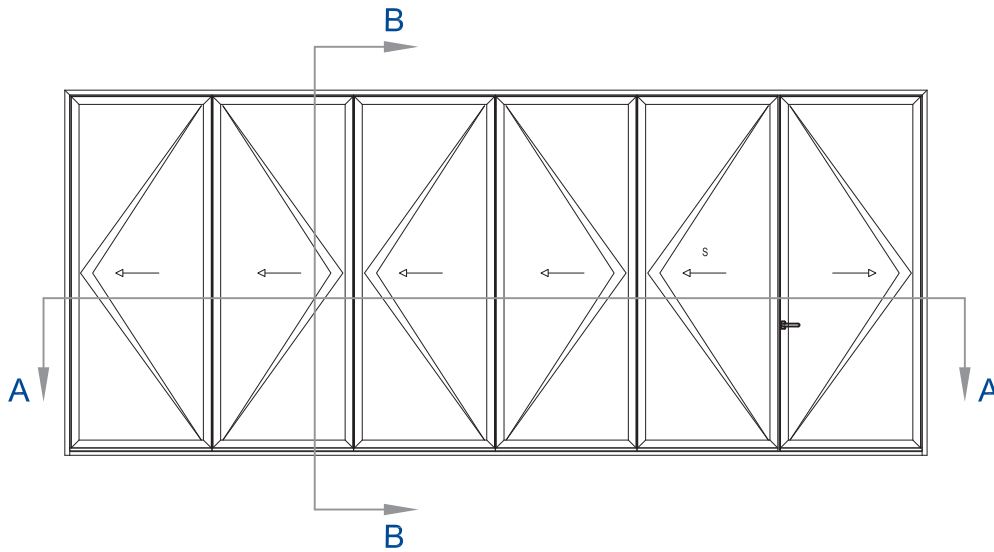

CF 77

Concept Folding® 77

**GENERAL
PRODUCT DETAIL**

THRESHOLD:
Level 2 Threshold

PANEL(S):
6 Panel

OPENING CONFIGURATION:
5-1 | Open Out

OTHER:
N/A

REVISION NO. - DATE
1 | 2017JUN01

SHEET NAME:
**Folding Door
Level 2 Threshold
6 Panel | 5-1 - Open Out**

DRAWING NO.
CF77 | 162B

EXTERIOR ELEVATION

SCALE: N.T.S

1

SECTION B-B: HEAD / SILL

SCALE: N.T.S

3

SECTION A-A: JAMBS

SCALE: N.T.S

2

Folding Door | Level 2 Threshold - 6 Panel | 5-1 - Open Out

PURITY HARDWARE

Design

Design Flat