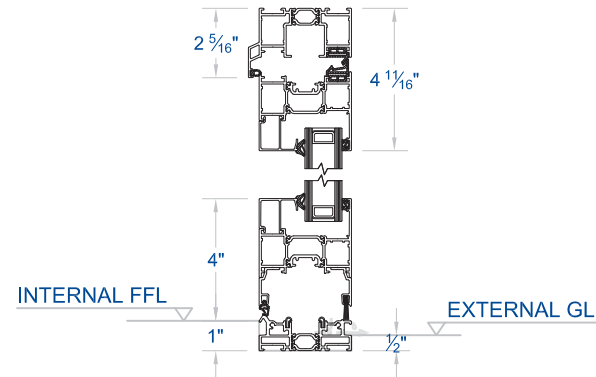

CF 77

Concept Folding® 77

**GENERAL
PRODUCT DETAIL**

THRESHOLD:
Level 2 Threshold

PANEL(S):
6 Panel

OPENING CONFIGURATION:
5-1 | Open Out

OTHER:
N/A

REVISION NO. - DATE
1 | 2017JUN01

SHEET NAME:
**Folding Door
Level 2 Threshold
6 Panel | 5-1 - Open Out**

DRAWING NO.
CF77 | 162B

EXTERIOR ELEVATION

SCALE: N.T.S

1

SECTION B-B: HEAD / SILL

SCALE: N.T.S

3

SECTION A-A: JAMBS

SCALE: N.T.S

2

Folding Door | Level 2 Threshold - 6 Panel | 5-1 - Open Out

PURITY HARDWARE

Design

Design Flat