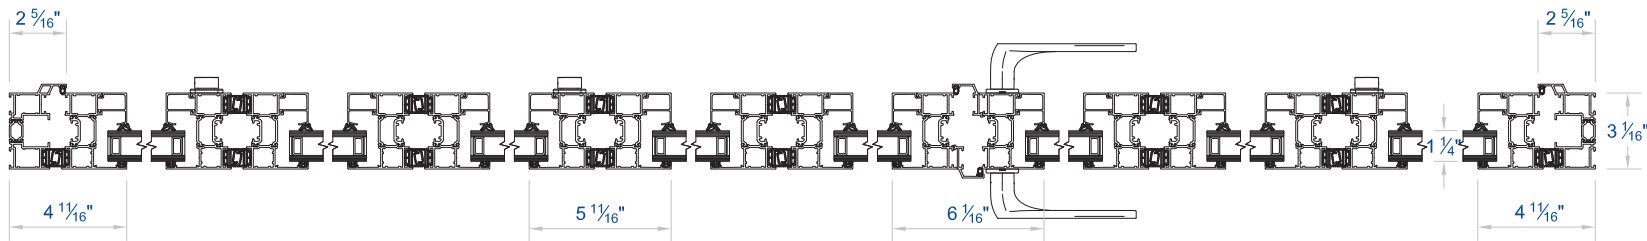

CF 77

Concept Folding® 77

**GENERAL
PRODUCT DETAIL**

THRESHOLD:
Level 2 Threshold

PANEL(S):
8 Panel

OPENING CONFIGURATION:
5-3 | Open Out

OTHER:
N/A

REVISION NO. - DATE
1 | 2017JUN01

SHEET NAME:
**Folding Door
Level 2 Threshold
8 Panel | 5-3 - Open Out**

DRAWING NO.

CF77 | 184B

EXTERIOR ELEVATION

SCALE: N.T.S

1

SECTION B-B: HEAD / SILL

SCALE: N.T.S

3

SECTION A-A: JAMBS

SCALE: N.T.S

2

Folding Door | Level 2 Threshold - 8 Panel | 5-3 - Open Out

PURITY HARDWARE

Design

Design Flat