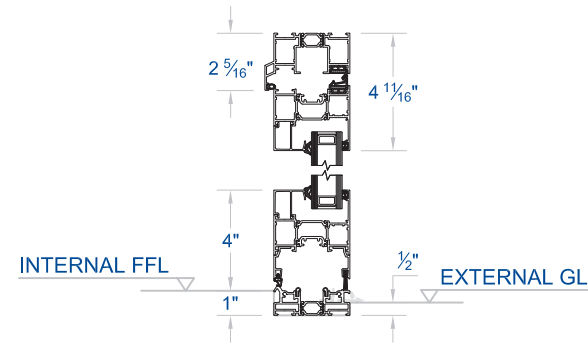

CF 77

Concept Folding® 77

**GENERAL
PRODUCT DETAIL**

THRESHOLD:
Level 2 Threshold

PANEL(S):
8 Panel

OPENING CONFIGURATION:
5-3 | Open Out

OTHER:
N/A

REVISION NO. - DATE
1 | 2017JUN01

SHEET NAME:
**Folding Door
Level 2 Threshold
8 Panel | 5-3 - Open Out**

DRAWING NO.

CF77 | 184B

EXTERIOR ELEVATION

SCALE: N.T.S

1

SECTION B-B: HEAD / SILL

SCALE: N.T.S

3

SECTION A-A: JAMBS

SCALE: N.T.S

2

Folding Door | Level 2 Threshold - 8 Panel | 5-3 - Open Out

PURITY HARDWARE

Design

Design Flat