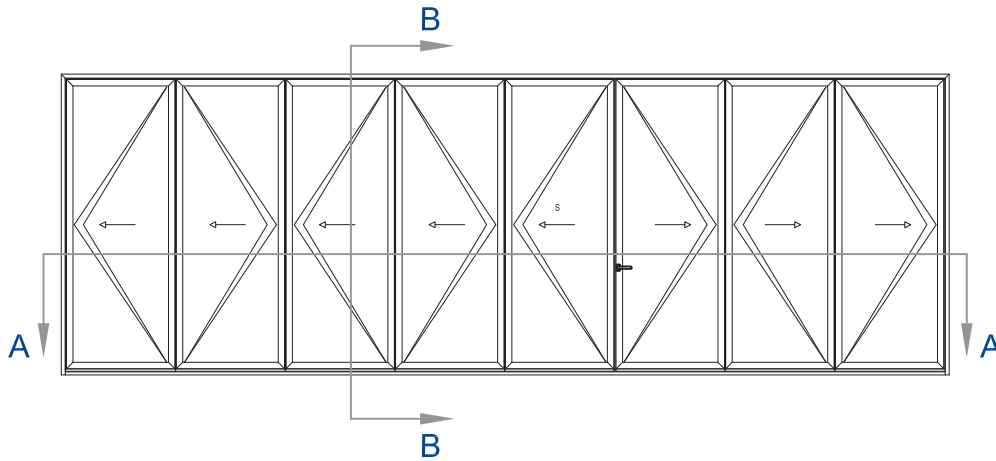

CF 77

Concept Folding® 77

**GENERAL
PRODUCT DETAIL**

THRESHOLD:
Level 2 Threshold

PANEL(S):
8 Panel

OPENING CONFIGURATION:
5-3 | Open Out

OTHER:
N/A

REVISION NO. - DATE
1 | 2017JUN01

SHEET NAME:
**Folding Door
Level 2 Threshold
8 Panel | 5-3 - Open Out**

DRAWING NO.

CF77 | 184B

EXTERIOR ELEVATION

SCALE: N.T.S

1

SECTION B-B: HEAD / SILL

SCALE: N.T.S

3

SECTION A-A: JAMBS

SCALE: N.T.S

2

Folding Door | Level 2 Threshold - 8 Panel | 5-3 - Open Out

PURITY HARDWARE

Design

Design Flat