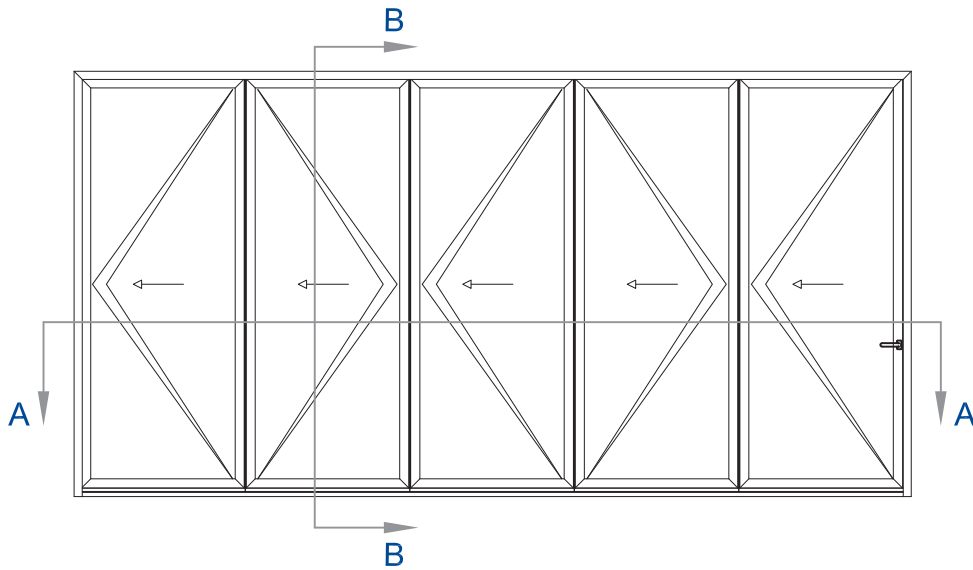

**CF 77**

Concept Folding® 77

**GENERAL  
PRODUCT DETAIL**

THRESHOLD:  
**Level 3 Threshold**

PANEL(S):  
**5 Panel**

OPENING CONFIGURATION:

**5-0 | Open In**

OTHER:  
**N/A**

REVISION NO. - DATE  
**1 | 2017JUN01**

SHEET NAME:  
**Folding Door  
Level 3 Threshold  
5 Panel | 5-0 - Open In**

DRAWING NO.  
**CF77 | 251A**

**EXTERIOR ELEVATION**

SCALE: N.T.S

1

**SECTION B-B: HEAD / SILL**

SCALE: N.T.S

3

**SECTION A-A: JAMBS**

SCALE: N.T.S

2

**Folding Door | Level 3 Threshold - 5 Panel | 5-0 - Open In**