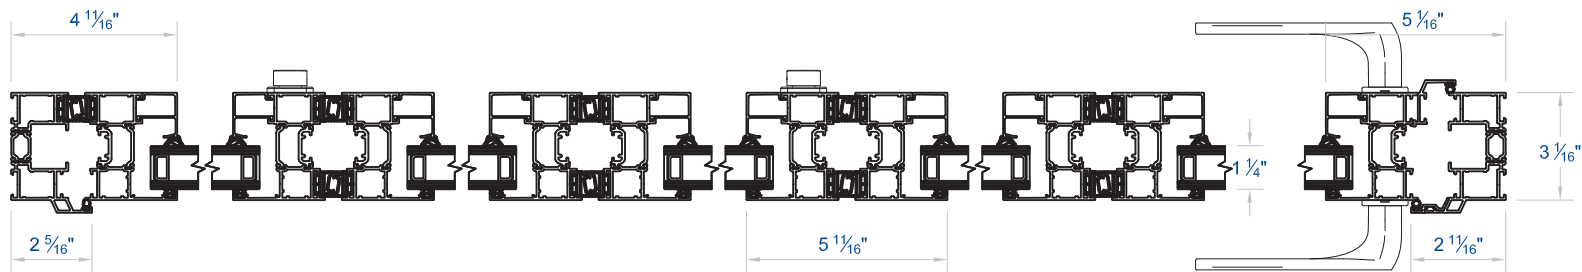

**CF 77**

Concept Folding® 77

**GENERAL  
PRODUCT DETAIL**

THRESHOLD:  
**Level 3 Threshold**

PANEL(S):  
**5 Panel**

OPENING CONFIGURATION:

**5-0 | Open In**

OTHER:  
**N/A**

REVISION NO. - DATE  
**1 | 2017JUN01**

SHEET NAME:  
**Folding Door  
Level 3 Threshold  
5 Panel | 5-0 - Open In**

DRAWING NO.  
**CF77 | 251A**

**EXTERIOR ELEVATION**

SCALE: N.T.S

1

**SECTION B-B: HEAD / SILL**

SCALE: N.T.S

3

**SECTION A-A: JAMBS**

SCALE: N.T.S

2

**Folding Door | Level 3 Threshold - 5 Panel | 5-0 - Open In**