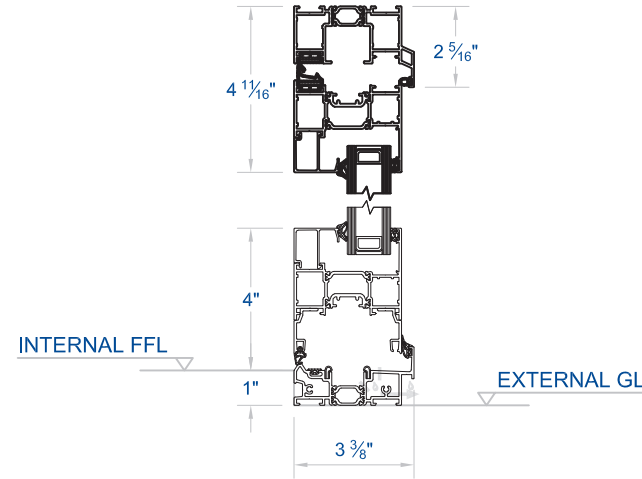

**CF 77**

Concept Folding® 77

**GENERAL  
PRODUCT DETAIL**

THRESHOLD:  
**Level 3 Threshold**

PANEL(S):  
**5 Panel**

OPENING CONFIGURATION:

**5-0 | Open In**

OTHER:  
**N/A**

REVISION NO. - DATE  
**1 | 2017JUN01**

SHEET NAME:  
**Folding Door  
Level 3 Threshold  
5 Panel | 5-0 - Open In**

DRAWING NO.  
**CF77 | 251A**

**EXTERIOR ELEVATION**

SCALE: N.T.S

1

**SECTION B-B: HEAD / SILL**

SCALE: N.T.S

3

**SECTION A-A: JAMBS**

SCALE: N.T.S

2

**Folding Door | Level 3 Threshold - 5 Panel | 5-0 - Open In**