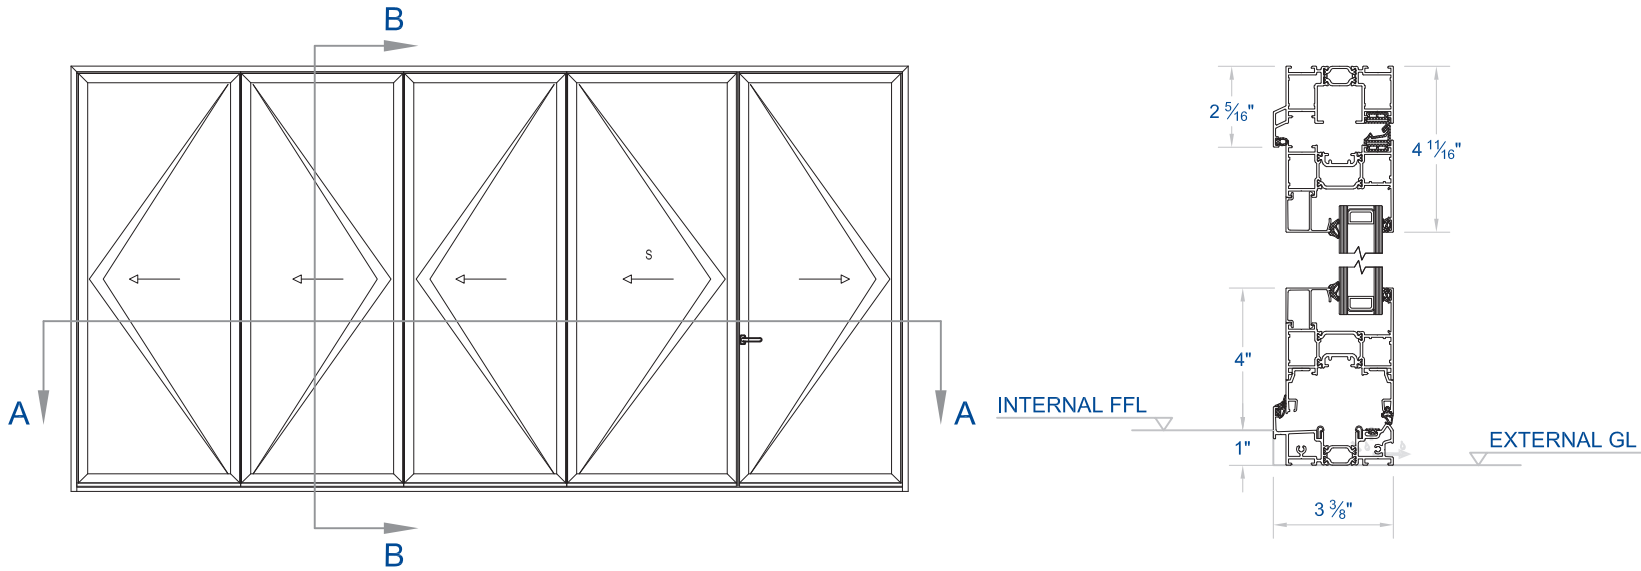

CF 77

Concept Folding® 77

**GENERAL
PRODUCT DETAIL**

THRESHOLD:
Level 3 Threshold

PANEL(S):
5 Panel

OPENING CONFIGURATION:
4-1 | Open Out

OTHER:
N/A

REVISION NO. - DATE
1 | 2017JUN01

SHEET NAME:
**Folding Door
Level 3 Threshold
5 Panel | 4-1 - Open Out**

DRAWING NO.
CF77 | 252B

EXTERIOR ELEVATION

SCALE: N.T.S

1

SECTION B-B: HEAD / SILL

SCALE: N.T.S

3

SECTION A-A: JAMBS

SCALE: N.T.S

2

Folding Door | Level 3 Threshold - 5 Panel | 4-1 - Open Out

Design

Design Flat