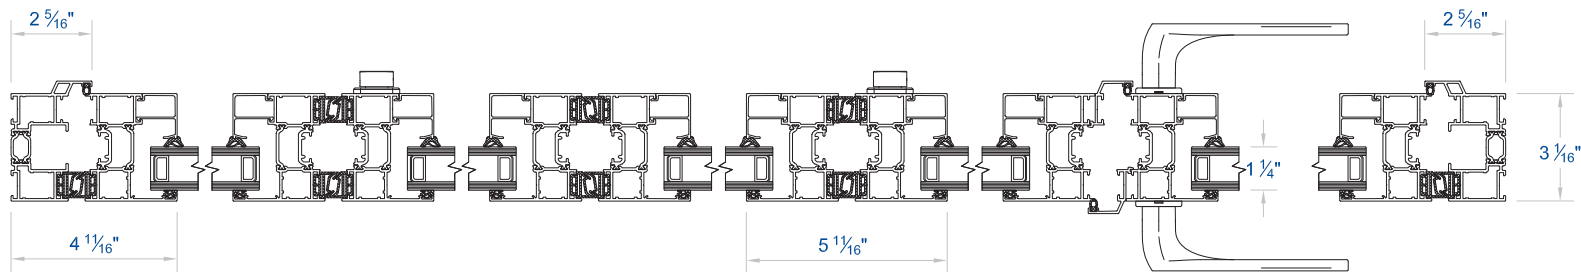

CF 77

Concept Folding® 77

**GENERAL
PRODUCT DETAIL**

THRESHOLD:
Level 3 Threshold

PANEL(S):
5 Panel

OPENING CONFIGURATION:
4-1 | Open Out

OTHER:
N/A

REVISION NO. - DATE
1 | 2017JUN01

SHEET NAME:
**Folding Door
Level 3 Threshold
5 Panel | 4-1 - Open Out**

DRAWING NO.
CF77 | 252B

EXTERIOR ELEVATION

SCALE: N.T.S

1

SECTION B-B: HEAD / SILL

SCALE: N.T.S

3

SECTION A-A: JAMBS

SCALE: N.T.S

2

Folding Door | Level 3 Threshold - 5 Panel | 4-1 - Open Out

Design

Design Flat