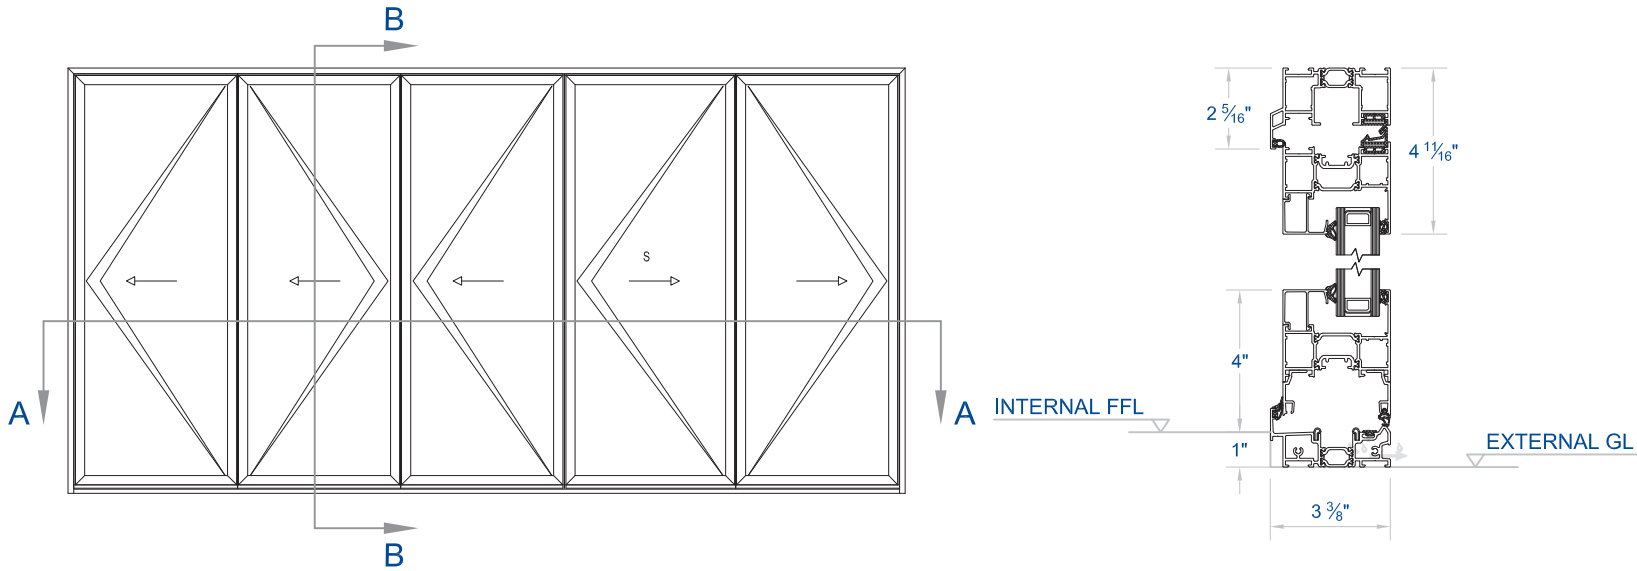

CF 77

Concept Folding® 77

GENERAL
PRODUCT DETAIL

THRESHOLD:
Level 3 Threshold

PANEL(S):
5 Panel

OPENING CONFIGURATION:
3-2 | Open Out

OTHER:
N/A

REVISION NO. - DATE
1 | 2017JUN01

SHEET NAME:
Folding Door
Level 3 Threshold
5 Panel | 3-2 - Open Out

DRAWING NO.
CF77 | 253B

EXTERIOR ELEVATION

SCALE: N.T.S

1

SECTION B-B: HEAD / SILL

SCALE: N.T.S

3

SECTION A-A: JAMBS

SCALE: N.T.S

2

Folding Door | Level 3 Threshold - 5 Panel | 3-2 - Open Out

PURITY HARDWARE

Design

Design Flat