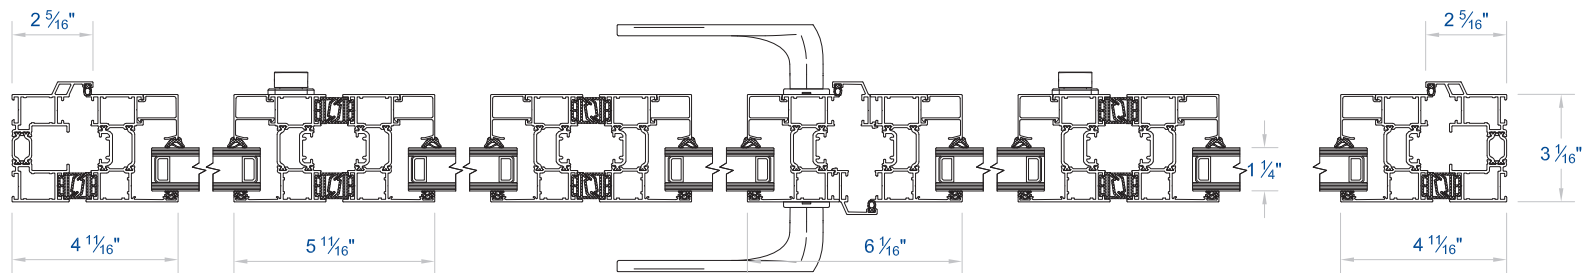

CF 77

Concept Folding® 77

GENERAL
PRODUCT DETAIL

THRESHOLD:
Level 3 Threshold

PANEL(S):
5 Panel

OPENING CONFIGURATION:
3-2 | Open Out

OTHER:
N/A

REVISION NO. - DATE
1 | 2017JUN01

SHEET NAME:
Folding Door
Level 3 Threshold
5 Panel | 3-2 - Open Out

DRAWING NO.
CF77 | 253B

EXTERIOR ELEVATION

SCALE: N.T.S

1

SECTION B-B: HEAD / SILL

SCALE: N.T.S

3

SECTION A-A: JAMBS

SCALE: N.T.S

2

Folding Door | Level 3 Threshold - 5 Panel | 3-2 - Open Out

PURITY HARDWARE

Design

Design Flat