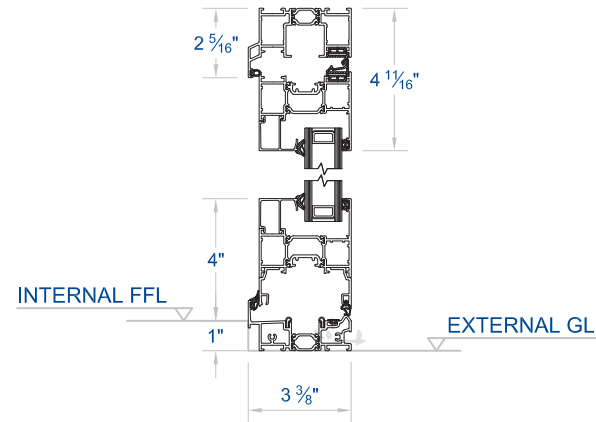

CF 77

Concept Folding® 77

**GENERAL
PRODUCT DETAIL**

THRESHOLD:
Level 3 Threshold

PANEL(S):
6 Panel

OPENING CONFIGURATION:
6-0 | Open Out

OTHER:
N/A

REVISION NO. - DATE
1 | 2017JUN01

SHEET NAME:
**Folding Door
Level 3 Threshold
6 Panel | 6-0 - Open Out**

DRAWING NO.
CF77 | 261B

EXTERIOR ELEVATION

SCALE: N.T.S

1

SECTION B-B: HEAD / SILL

SCALE: N.T.S

3

SECTION A-A: JAMBS

SCALE: N.T.S

2

Folding Door | Level 3 Threshold - 6 Panel | 6-0 - Open Out

PURITY HARDWARE

Design

Design Flat