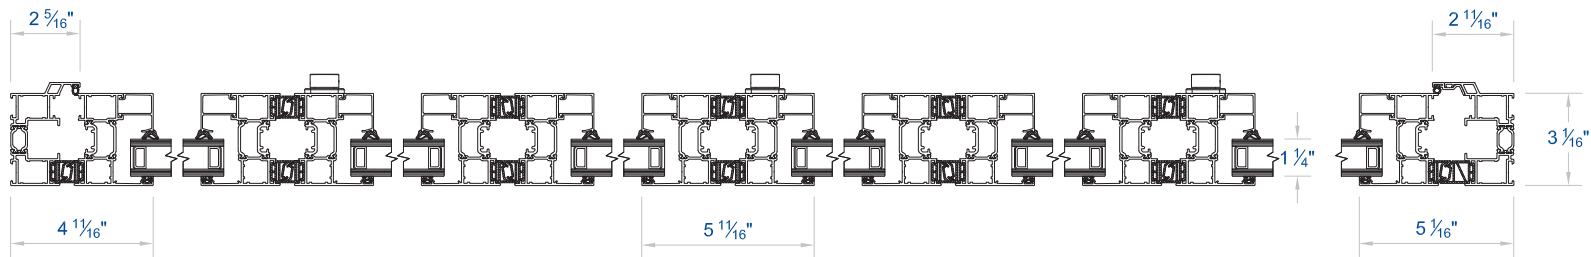

CF 77

Concept Folding® 77

**GENERAL
PRODUCT DETAIL**

THRESHOLD:
Level 3 Threshold

PANEL(S):
6 Panel

OPENING CONFIGURATION:
6-0 | Open Out

OTHER:
N/A

REVISION NO. - DATE
1 | 2017JUN01

SHEET NAME:
**Folding Door
Level 3 Threshold
6 Panel | 6-0 - Open Out**

DRAWING NO.
CF77 | 261B

EXTERIOR ELEVATION

SCALE: N.T.S

1

SECTION B-B: HEAD / SILL

SCALE: N.T.S

3

SECTION A-A: JAMBS

SCALE: N.T.S

2

Folding Door | Level 3 Threshold - 6 Panel | 6-0 - Open Out

PURITY HARDWARE

Design

Design Flat