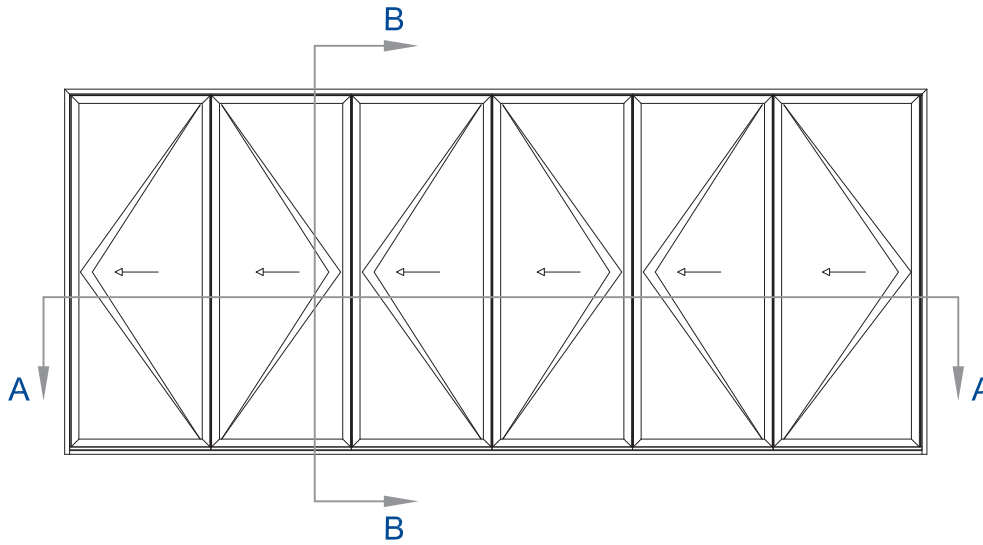

CF 77

Concept Folding® 77

**GENERAL
PRODUCT DETAIL**

THRESHOLD:
Level 3 Threshold

PANEL(S):
6 Panel

OPENING CONFIGURATION:
6-0 | Open Out

OTHER:
N/A

REVISION NO. - DATE
1 | 2017JUN01

SHEET NAME:
**Folding Door
Level 3 Threshold
6 Panel | 6-0 - Open Out**

DRAWING NO.
CF77 | 261B

EXTERIOR ELEVATION

SCALE: N.T.S

1

SECTION B-B: HEAD / SILL

SCALE: N.T.S

3

SECTION A-A: JAMBS

SCALE: N.T.S

2

Folding Door | Level 3 Threshold - 6 Panel | 6-0 - Open Out

PURITY HARDWARE

Design

Design Flat