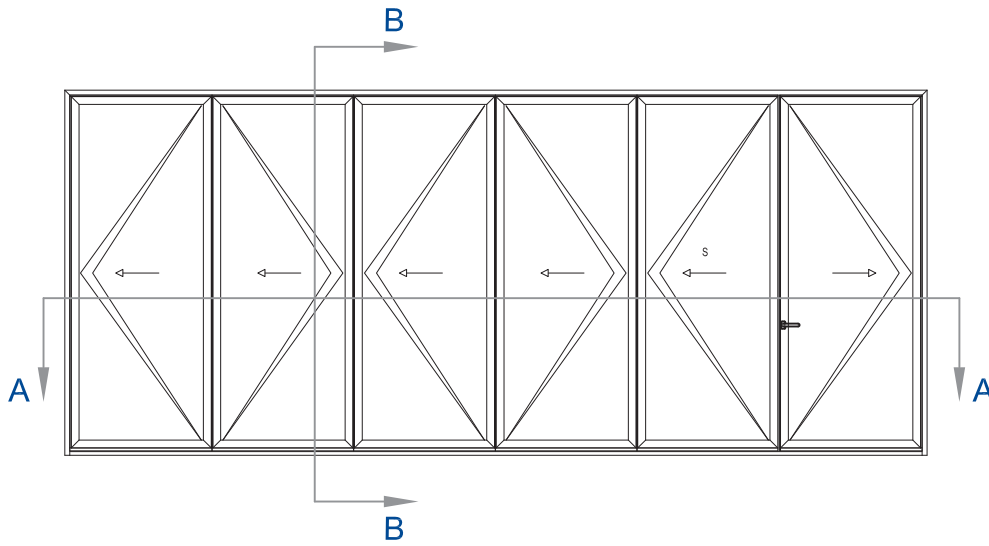

CF 77

Concept Folding® 77

**GENERAL
PRODUCT DETAIL**

THRESHOLD:
Level 3 Threshold

PANEL(S):
6 Panel

OPENING CONFIGURATION:
5-1 | Open Out

OTHER:
N/A

REVISION NO. - DATE
1 | 2017JUN01

SHEET NAME:
**Folding Door
Level 3 Threshold
6 Panel | 5-1 - Open Out**

DRAWING NO.
CF77 | 262B

EXTERIOR ELEVATION

SCALE: N.T.S

1

SECTION B-B: HEAD / SILL

SCALE: N.T.S

3

SECTION A-A: JAMBS

SCALE: N.T.S

2

Folding Door | Level 3 Threshold - 6 Panel | 5-1 - Open Out

PURITY HARDWARE

Design

Design Flat