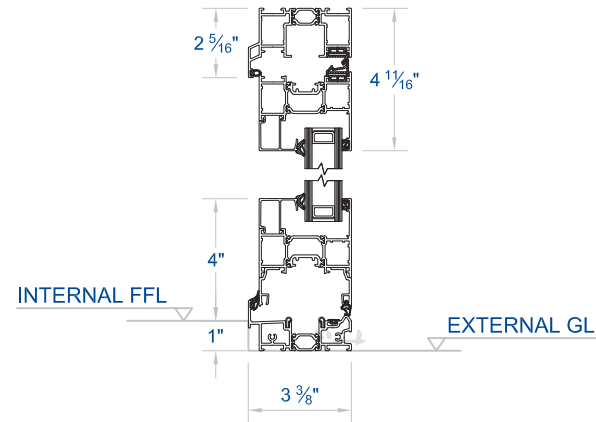

CF 77

Concept Folding® 77

**GENERAL
PRODUCT DETAIL**

THRESHOLD:
Level 3 Threshold

PANEL(S):
6 Panel

OPENING CONFIGURATION:
5-1 | Open Out

OTHER:
N/A

REVISION NO. - DATE
1 | 2017JUN01

SHEET NAME:
**Folding Door
Level 3 Threshold
6 Panel | 5-1 - Open Out**

DRAWING NO.
CF77 | 262B

EXTERIOR ELEVATION

SCALE: N.T.S

1

SECTION B-B: HEAD / SILL

SCALE: N.T.S

3

SECTION A-A: JAMBS

SCALE: N.T.S

2

Folding Door | Level 3 Threshold - 6 Panel | 5-1 - Open Out

PURITY HARDWARE

Design

Design Flat