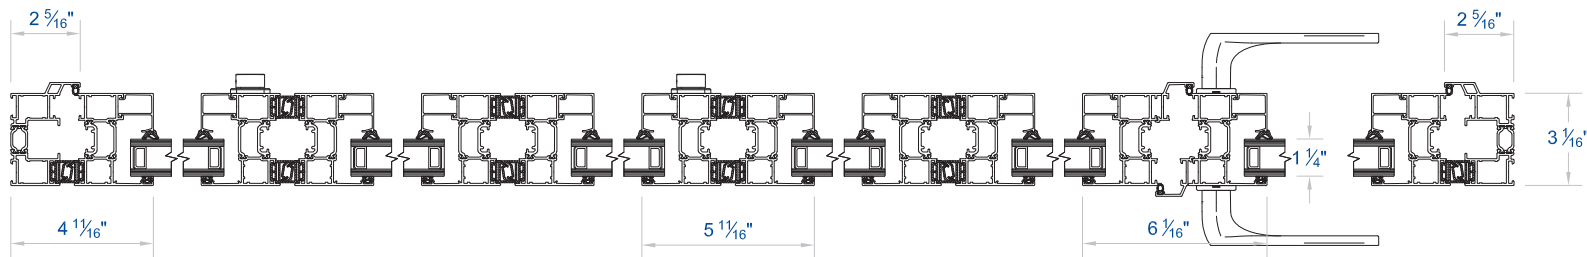

CF 77

Concept Folding® 77

**GENERAL
PRODUCT DETAIL**

THRESHOLD:
Level 3 Threshold

PANEL(S):
6 Panel

OPENING CONFIGURATION:
5-1 | Open Out

OTHER:
N/A

REVISION NO. - DATE
1 | 2017JUN01

SHEET NAME:
**Folding Door
Level 3 Threshold
6 Panel | 5-1 - Open Out**

DRAWING NO.
CF77 | 262B

EXTERIOR ELEVATION

SCALE: N.T.S

1

SECTION B-B: HEAD / SILL

SCALE: N.T.S

3

SECTION A-A: JAMBS

SCALE: N.T.S

2

Folding Door | Level 3 Threshold - 6 Panel | 5-1 - Open Out

PURITY HARDWARE

Design

Design Flat