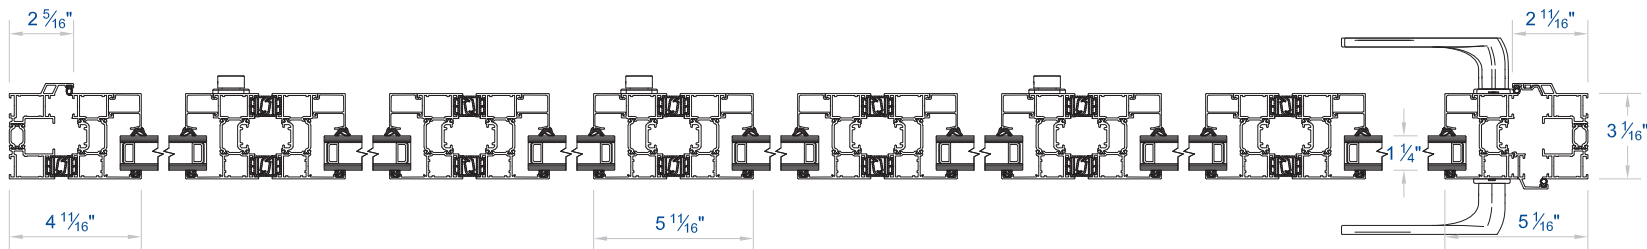

CF 77

Concept Folding® 77

**GENERAL
PRODUCT DETAIL**

THRESHOLD:
Level 3 Threshold

PANEL(S):
7 Panel

OPENING CONFIGURATION:
7-0 | Open Out

OTHER:
N/A

REVISION NO. - DATE
1 | 2017JUN01

SHEET NAME:
**Folding Door
Level 3 Threshold
7 Panel | 7-0 - Open Out**

DRAWING NO.
CF77 | 271B

EXTERIOR ELEVATION

SCALE: N.T.S

1

SECTION B-B: HEAD / SILL

SCALE: N.T.S

3

SECTION A-A: JAMBS

SCALE: N.T.S

2

Folding Door | Level 3 Threshold - 7 Panel | 7-0 - Open Out