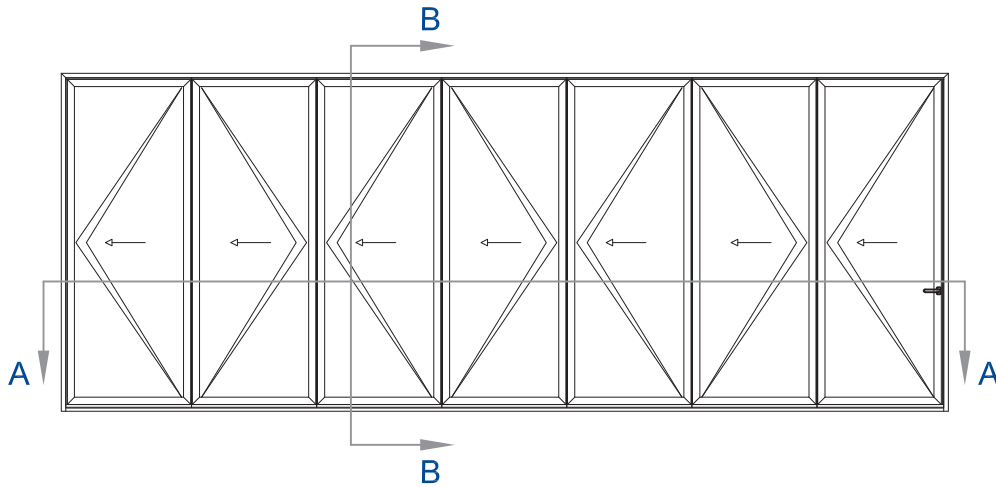

CF 77

Concept Folding® 77

**GENERAL
PRODUCT DETAIL**

THRESHOLD:
Level 3 Threshold

PANEL(S):
7 Panel

OPENING CONFIGURATION:
7-0 | Open Out

OTHER:
N/A

REVISION NO. - DATE
1 | 2017JUN01

SHEET NAME:
**Folding Door
Level 3 Threshold
7 Panel | 7-0 - Open Out**

DRAWING NO.
CF77 | 271B

EXTERIOR ELEVATION

SCALE: N.T.S

1

SECTION B-B: HEAD / SILL

SCALE: N.T.S

3