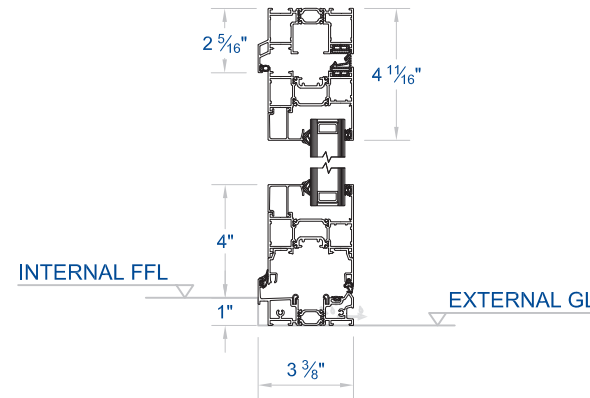

CF 77

Concept Folding® 77

**GENERAL
PRODUCT DETAIL**

THRESHOLD:
Level 3 Threshold

PANEL(S):
7 Panel

OPENING CONFIGURATION:
7-0 | Open Out

OTHER:
N/A

REVISION NO. - DATE
1 | 2017JUN01

SHEET NAME:
**Folding Door
Level 3 Threshold
7 Panel | 7-0 - Open Out**

DRAWING NO.
CF77 | 271B

EXTERIOR ELEVATION

SCALE: N.T.S

1

SECTION B-B: HEAD / SILL

SCALE: N.T.S

3

SECTION A-A: JAMBS

SCALE: N.T.S

2

Folding Door | Level 3 Threshold - 7 Panel | 7-0 - Open Out