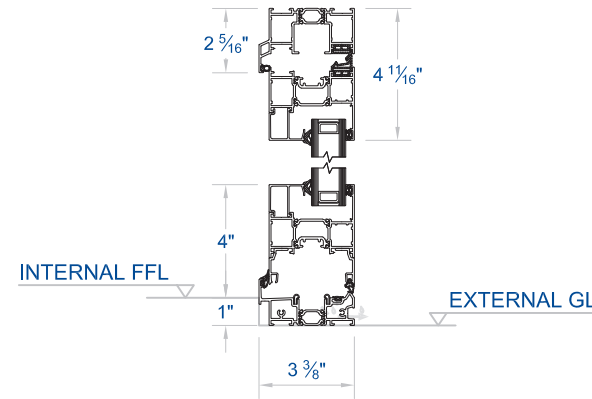

CF 77

Concept Folding® 77

**GENERAL
PRODUCT DETAIL**

THRESHOLD:
Level 3 Threshold

PANEL(S):
7 Panel

OPENING CONFIGURATION:
6-1 | Open Out

OTHER:
N/A

REVISION NO. - DATE
1 | 2017JUN01

SHEET NAME:
**Folding Door
Level 3 Threshold
7 Panel | 6-1 - Open Out**

DRAWING NO.
CF77 | 272B

EXTERIOR ELEVATION

SCALE: N.T.S

1

SECTION B-B: HEAD / SILL

SCALE: N.T.S

3

SECTION A-A: JAMBS

SCALE: N.T.S

2

Folding Door | Level 3 Threshold - 7 Panel | 6-1 - Open Out

PURITY HARDWARE

Design

Design Flat