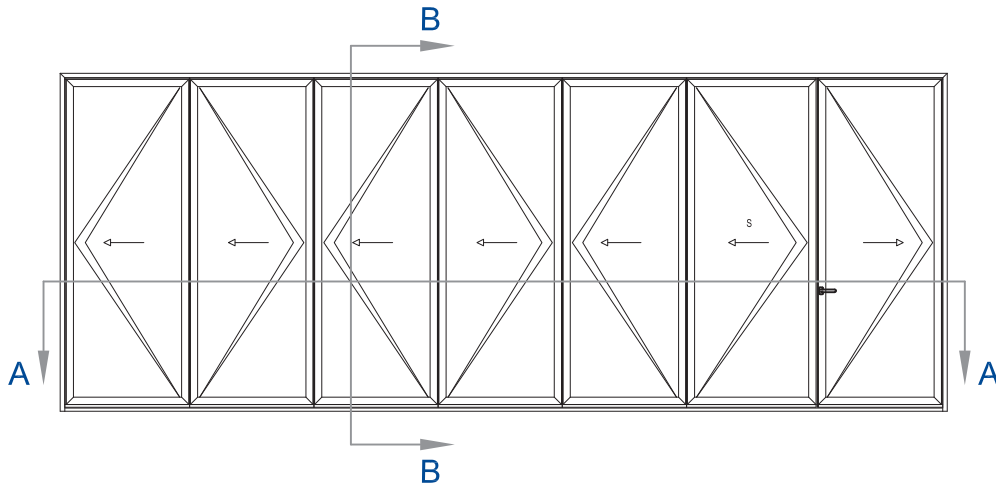

CF 77

Concept Folding® 77

**GENERAL
PRODUCT DETAIL**

THRESHOLD:
Level 3 Threshold

PANEL(S):
7 Panel

OPENING CONFIGURATION:
6-1 | Open Out

OTHER:
N/A

REVISION NO. - DATE
1 | 2017JUN01

SHEET NAME:
**Folding Door
Level 3 Threshold
7 Panel | 6-1 - Open Out**

DRAWING NO.
CF77 | 272B

EXTERIOR ELEVATION

SCALE: N.T.S

1

SECTION B-B: HEAD / SILL

SCALE: N.T.S

3