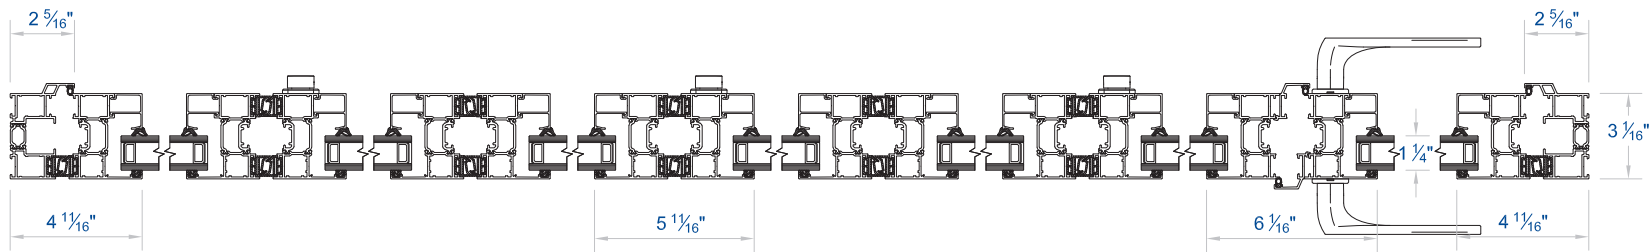

CF 77

Concept Folding® 77

**GENERAL
PRODUCT DETAIL**

THRESHOLD:
Level 3 Threshold

PANEL(S):
7 Panel

OPENING CONFIGURATION:
6-1 | Open Out

OTHER:
N/A

REVISION NO. - DATE
1 | 2017JUN01

SHEET NAME:
**Folding Door
Level 3 Threshold
7 Panel | 6-1 - Open Out**

DRAWING NO.
CF77 | 272B

EXTERIOR ELEVATION

SCALE: N.T.S

1

SECTION B-B: HEAD / SILL

SCALE: N.T.S

3

SECTION A-A: JAMBS

SCALE: N.T.S

2

Folding Door | Level 3 Threshold - 7 Panel | 6-1 - Open Out

PURITY HARDWARE

Design

Design Flat