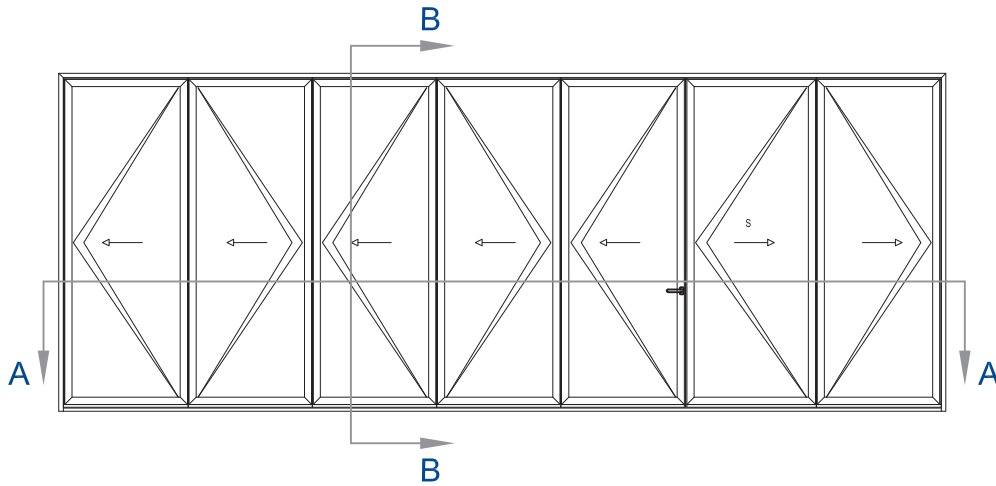

CF 77

Concept Folding® 77

**GENERAL
PRODUCT DETAIL**

THRESHOLD:
Level 3 Threshold

PANEL(S):
7 Panel

OPENING CONFIGURATION:
5-2 | Open Out

OTHER:
N/A

REVISION NO. - DATE
1 | 2017JUN01

SHEET NAME:
**Folding Door
Level 3 Threshold
7 Panel | 5-2 - Open Out**

DRAWING NO.
CF77 | 273B

EXTERIOR ELEVATION

SCALE: N.T.S

1

SECTION B-B: HEAD / SILL

SCALE: N.T.S

3

SECTION A-A: JAMBS

SCALE: N.T.S

2

Folding Door | Level 3 Threshold - 7 Panel | 5-2 - Open Out

PURITY HARDWARE

Design

Design Flat