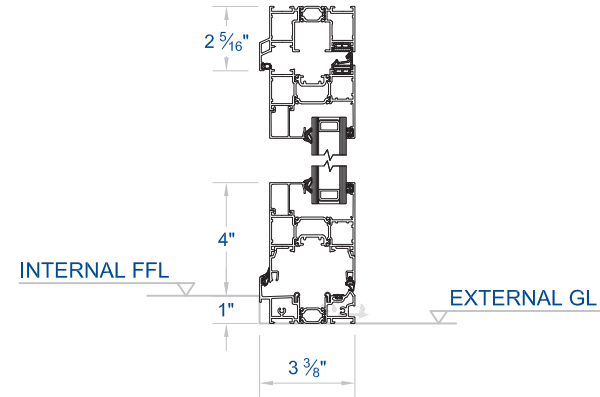

CF 77

Concept Folding® 77

**GENERAL
PRODUCT DETAIL**

THRESHOLD:
Level 3 Threshold

PANEL(S):
7 Panel

OPENING CONFIGURATION:
5-2 | Open Out

OTHER:
N/A

REVISION NO. - DATE
1 | 2017JUN01

SHEET NAME:
**Folding Door
Level 3 Threshold
7 Panel | 5-2 - Open Out**

DRAWING NO.
CF77 | 273B

EXTERIOR ELEVATION

SCALE: N.T.S

1

SECTION B-B: HEAD / SILL

SCALE: N.T.S

3

SECTION A-A: JAMBS

SCALE: N.T.S

2

Folding Door | Level 3 Threshold - 7 Panel | 5-2 - Open Out

PURITY HARDWARE

Design

Design Flat