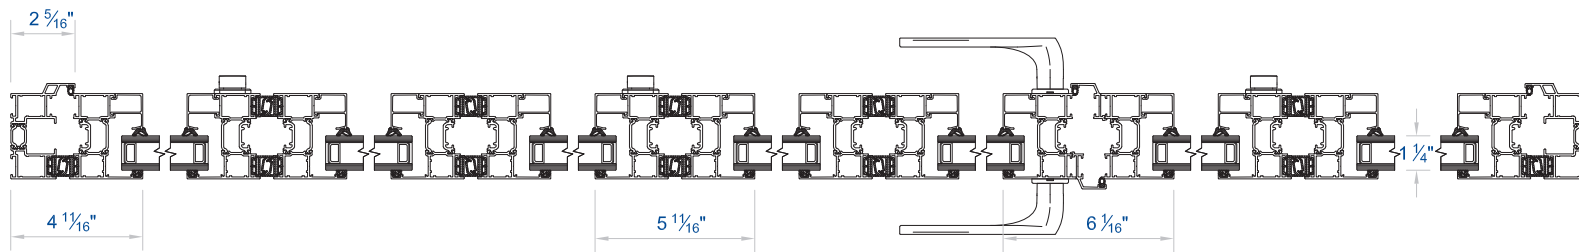

CF 77

Concept Folding® 77

**GENERAL
PRODUCT DETAIL**

THRESHOLD:
Level 3 Threshold

PANEL(S):
7 Panel

OPENING CONFIGURATION:
5-2 | Open Out

OTHER:
N/A

REVISION NO. - DATE
1 | 2017JUN01

SHEET NAME:
**Folding Door
Level 3 Threshold
7 Panel | 5-2 - Open Out**

DRAWING NO.
CF77 | 273B

EXTERIOR ELEVATION

SCALE: N.T.S

1

SECTION B-B: HEAD / SILL

SCALE: N.T.S

3

SECTION A-A: JAMBS

SCALE: N.T.S

2

Folding Door | Level 3 Threshold - 7 Panel | 5-2 - Open Out

PURITY HARDWARE

Design

Design Flat