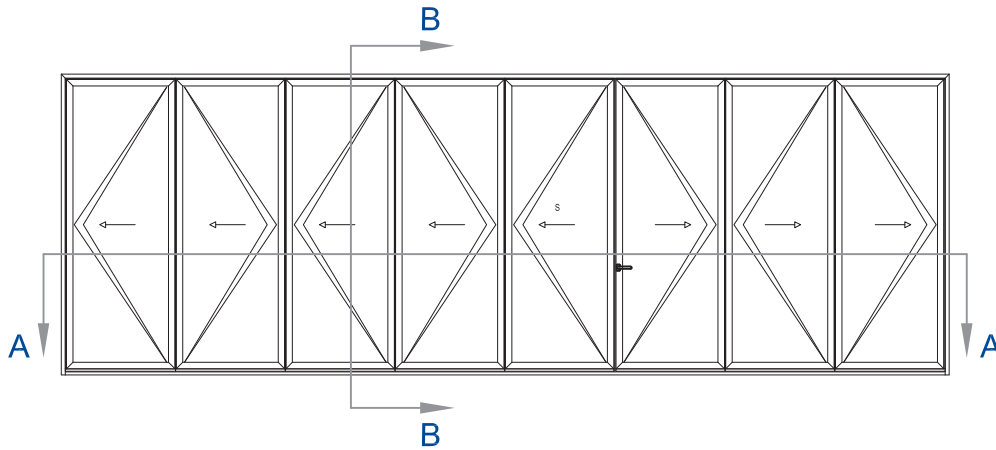

CF 77

Concept Folding® 77

**GENERAL
PRODUCT DETAIL**

THRESHOLD:
Level 3 Threshold

PANEL(S):
8 Panel

OPENING CONFIGURATION:
5-3 | Open Out

OTHER:
N/A

REVISION NO. - DATE
1 | 2017JUN01

SHEET NAME:
**Folding Door
Level 3 Threshold
8 Panel | 5-3 - Open Out**

DRAWING NO.
CF77 | 284B

EXTERIOR ELEVATION

SCALE: N.T.S

1

SECTION B-B: HEAD / SILL

SCALE: N.T.S

3

SECTION A-A: JAMBS

SCALE: N.T.S

2

Folding Door | Level 3 Threshold - 8 Panel | 5-3 - Open Out

PURITY HARDWARE

Design

Design Flat