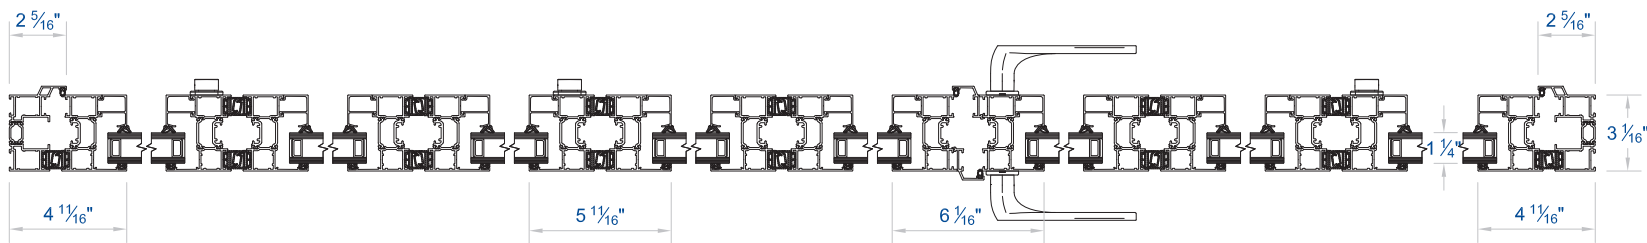

CF 77

Concept Folding® 77

**GENERAL
PRODUCT DETAIL**

THRESHOLD:
Level 3 Threshold

PANEL(S):
8 Panel

OPENING CONFIGURATION:
5-3 | Open Out

OTHER:
N/A

REVISION NO. - DATE
1 | 2017JUN01

SHEET NAME:
**Folding Door
Level 3 Threshold
8 Panel | 5-3 - Open Out**

DRAWING NO.
CF77 | 284B

EXTERIOR ELEVATION

SCALE: N.T.S

1

SECTION B-B: HEAD / SILL

SCALE: N.T.S

3

SECTION A-A: JAMBS

SCALE: N.T.S

2

Folding Door | Level 3 Threshold - 8 Panel | 5-3 - Open Out

PURITY HARDWARE

Design

Design Flat