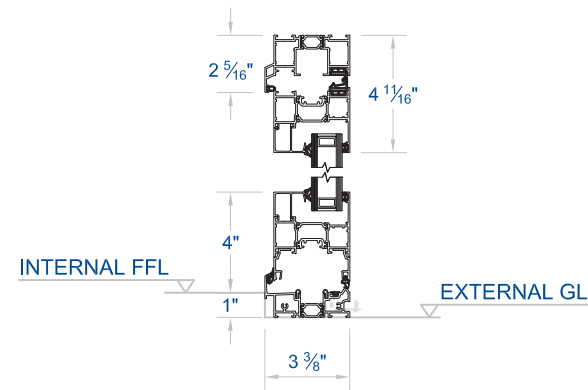

CF 77

Concept Folding® 77

**GENERAL
PRODUCT DETAIL**

THRESHOLD:
Level 3 Threshold

PANEL(S):
8 Panel

OPENING CONFIGURATION:
5-3 | Open Out

OTHER:
N/A

REVISION NO. - DATE
1 | 2017JUN01

SHEET NAME:
**Folding Door
Level 3 Threshold
8 Panel | 5-3 - Open Out**

DRAWING NO.
CF77 | 284B

EXTERIOR ELEVATION

SCALE: N.T.S

1

SECTION B-B: HEAD / SILL

SCALE: N.T.S

3

SECTION A-A: JAMBS

SCALE: N.T.S

2

Folding Door | Level 3 Threshold - 8 Panel | 5-3 - Open Out

PURITY HARDWARE

Design

Design Flat