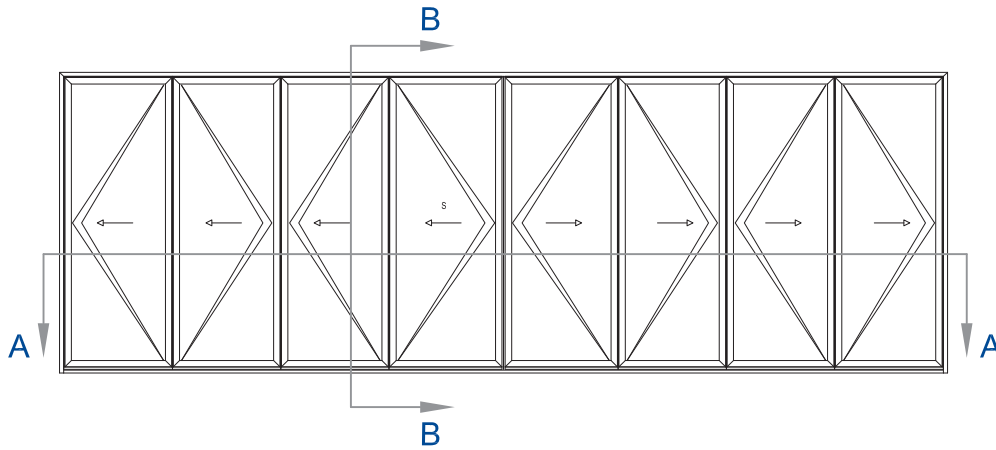

CF 77

Concept Folding® 77

**GENERAL
PRODUCT DETAIL**

THRESHOLD:
Level 3 Threshold

PANEL(S):
8 Panel

OPENING CONFIGURATION:
4-4 | Open Out

OTHER:
N/A

REVISION NO. - DATE
1 | 2017JUN01

SHEET NAME:
**Folding Door
Level 3 Threshold
8 Panel | 4-4 - Open Out**

DRAWING NO.
CF77 | 285B

EXTERIOR ELEVATION

SCALE: N.T.S

1

SECTION B-B: HEAD / SILL

SCALE: N.T.S

3

SECTION A-A: JAMBS

SCALE: N.T.S

2

Folding Door | Level 3 Threshold - 8 Panel | 4-4 - Open Out

PURITY HARDWARE

Design

Design Flat