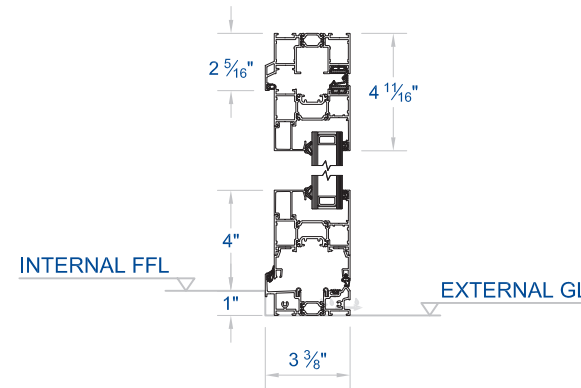

CF 77

Concept Folding® 77

**GENERAL
PRODUCT DETAIL**

THRESHOLD:
Level 3 Threshold

PANEL(S):
8 Panel

OPENING CONFIGURATION:
4-4 | Open Out

OTHER:
N/A

REVISION NO. - DATE
1 | 2017JUN01

SHEET NAME:
**Folding Door
Level 3 Threshold
8 Panel | 4-4 - Open Out**

DRAWING NO.
CF77 | 285B

EXTERIOR ELEVATION

SCALE: N.T.S

1

SECTION B-B: HEAD / SILL

SCALE: N.T.S

3

SECTION A-A: JAMBS

SCALE: N.T.S

2

Folding Door | Level 3 Threshold - 8 Panel | 4-4 - Open Out

PURITY HARDWARE

Design

Design Flat