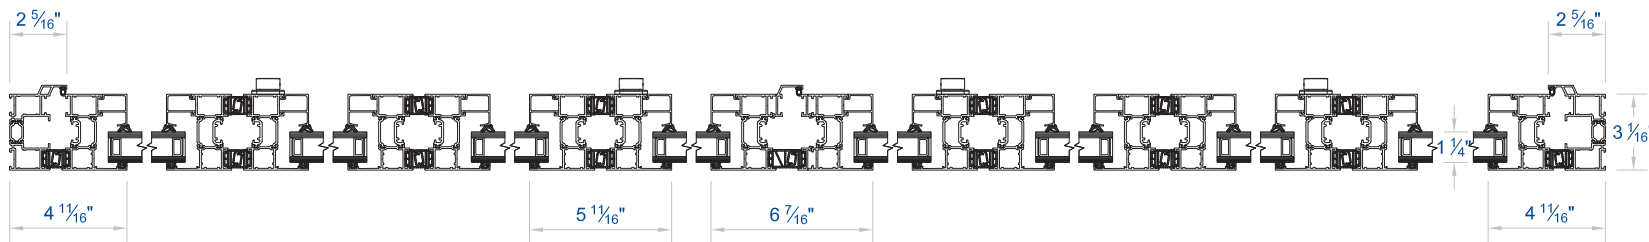

CF 77

Concept Folding® 77

**GENERAL
PRODUCT DETAIL**

THRESHOLD:
Level 3 Threshold

PANEL(S):
8 Panel

OPENING CONFIGURATION:
4-4 | Open Out

OTHER:
N/A

REVISION NO. - DATE
1 | 2017JUN01

SHEET NAME:
**Folding Door
Level 3 Threshold
8 Panel | 4-4 - Open Out**

DRAWING NO.
CF77 | 285B

EXTERIOR ELEVATION

SCALE: N.T.S

1

SECTION B-B: HEAD / SILL

SCALE: N.T.S

3

SECTION A-A: JAMBS

SCALE: N.T.S

2

Folding Door | Level 3 Threshold - 8 Panel | 4-4 - Open Out

PURITY HARDWARE

Design

Design Flat