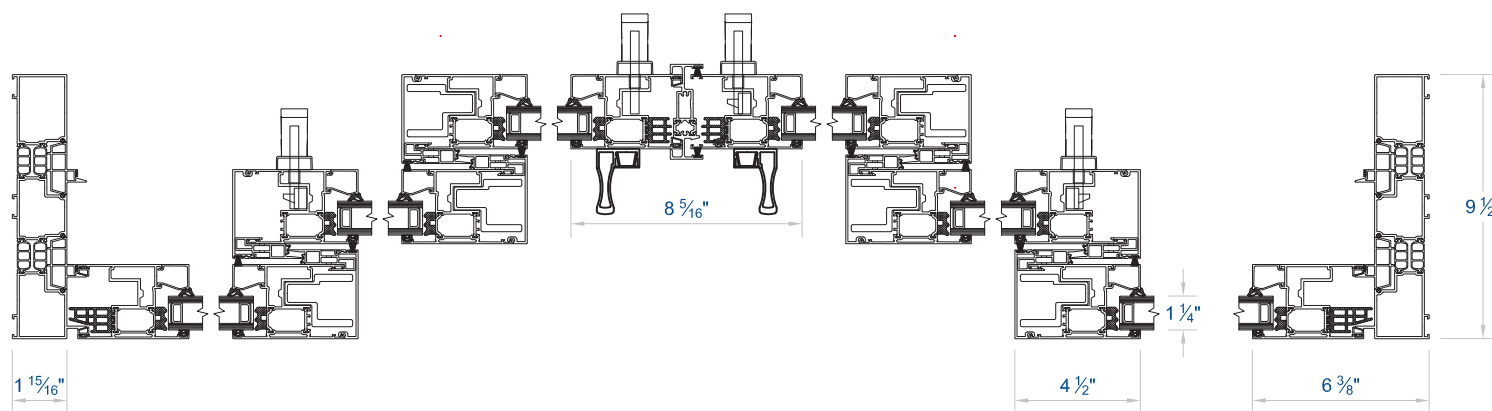

CP 155-LS

Concept Patio® 155 Lift-Slide

**GENERAL
PRODUCT DETAIL**

THRESHOLD:
Standard Threshold

PANEL(S):
6 Panel

OPENING CONFIGURATION:
OXXXXO

FRAME:
3 Rail

REVISION NO. - DATE
1 | 2017JUN01

SHEET NAME:
**Lift & Slide Door
Standard Threshold
6 Panel | OXXXXO - 3 Rail**

DRAWING NO.
CP155-LS | 161

SECTION A-A: JAMBS
SCALE: N.T.S

Lift & Slide Door | Standard Threshold - 6 Panel | OXXXXO - 3 Rail