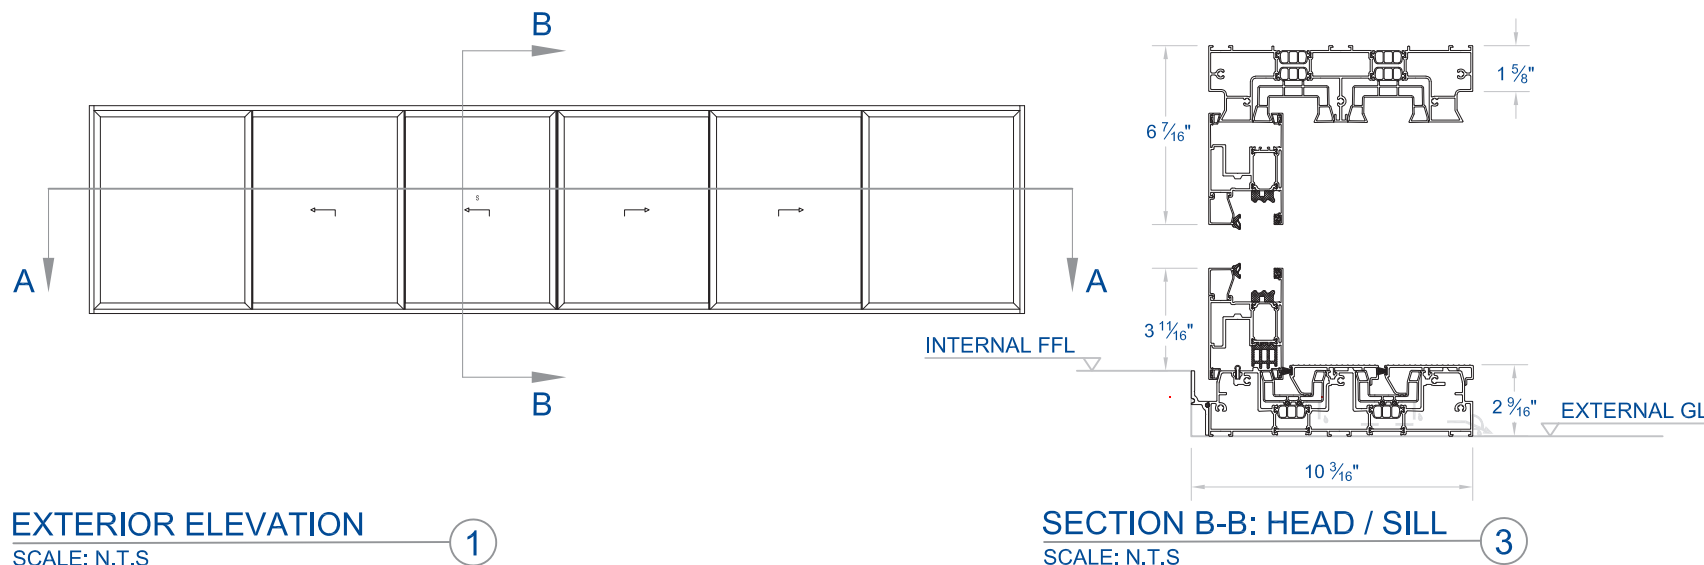

CP 155-LS

Concept Patio® 155 Lift-Slide

**GENERAL
PRODUCT DETAIL**

THRESHOLD:
Standard Threshold

PANEL(S):
6 Panel

OPENING CONFIGURATION:
OXXXXO

FRAME:
3 Rail

REVISION NO. - DATE
1 | 2017JUN01

SHEET NAME:
**Lift & Slide Door
Standard Threshold
6 Panel | OXXXXO - 3 Rail**

DRAWING NO.
CP155-LS | 161

SECTION A-A: JAMBS
SCALE: N.T.S

Lift & Slide Door | Standard Threshold - 6 Panel | OXXXXO - 3 Rail